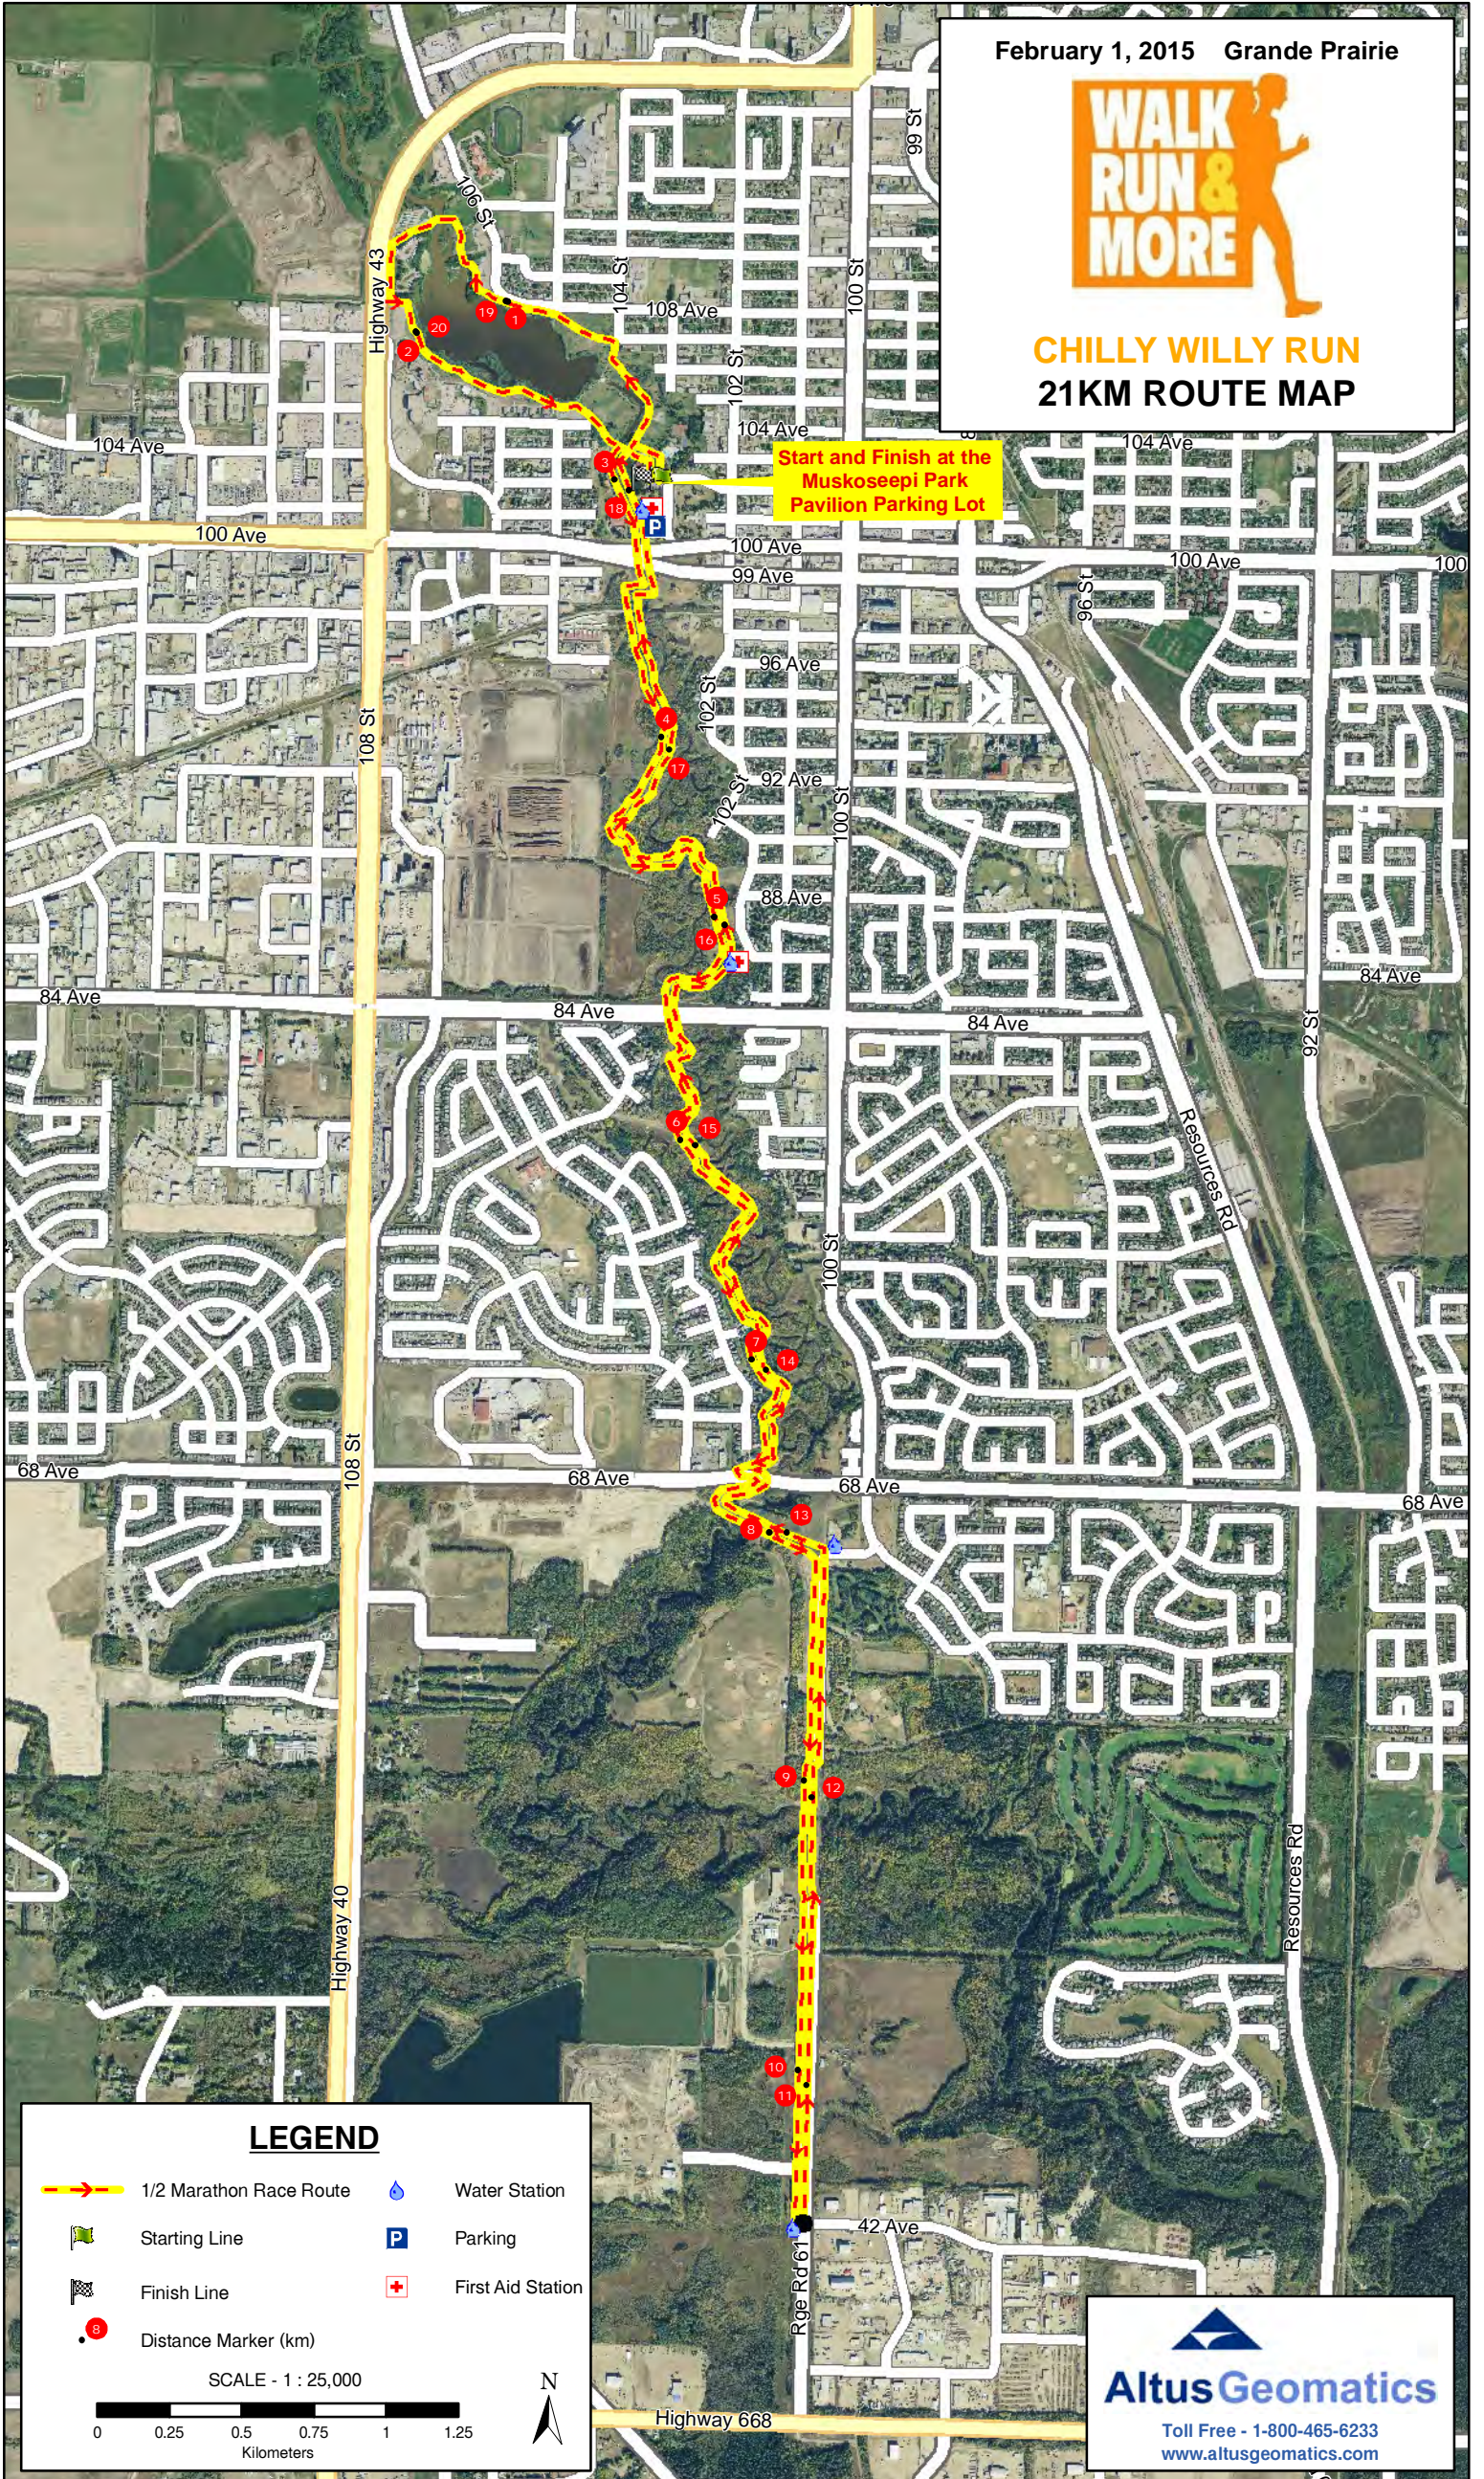

February 1, 2015 Grande Prairie

CHILLY WILLY RUN 21KM ROUTE MAP

Start and Finish at the
Muskoseepi Park
Pavilion Parking Lot

LEGEND

- 1/2 Marathon Race Route
- Starting Line
- Finish Line
- Distance Marker (km)
- Water Station
- Parking
- First Aid Station

SCALE - 1 : 25,000

Altus Geomatics
Toll Free - 1-800-465-6233
www.altusgeomatics.com